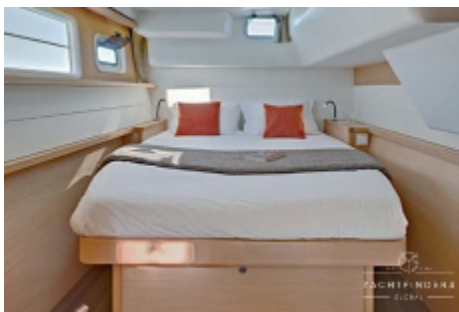

## 2013 Lagoon 450

The Lagoon 450 replaces the popular Lagoon 440 which had over (400) units sold. In the updated model it keeps all the popular features of previous generations. She offers incomparable comfort, with 4 spacious cabins that can accommodate up to 8 sleeps. This yacht is certainly the perfect gateway for family vacations. Fully maintained by the owner himself and is now ready to sell.

## Interior

---

Standard upholstery (saloon and settees)  
Sleeps 8 in 4 cabins Waterproof loudspeakers  
in the cockpit and fly with remote Shower and  
Bathing ladder on each transom Set of crockery  
and houseware equipment Bed sheets and  
towels Fans in Salon