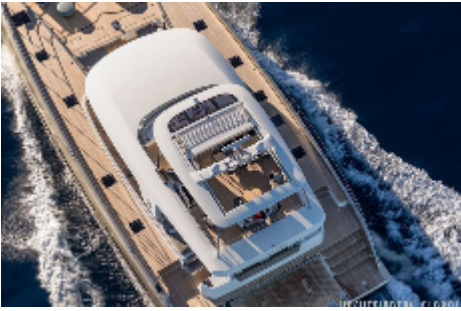

Additional Images