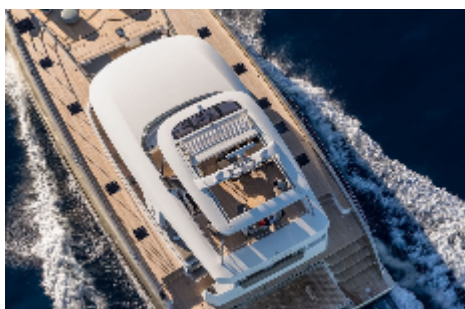

Selene Artemis 50 Power Catamaran

Selene Artemis 50 Catamaran

The Selene Artemis 50 Catamaran, is the ultimate expression of sophistication, comfort and relaxation at sea. With a massive 23-foot beam, and an open salon & galley layout, the Selene Artemis 50 exterior and interior spaciousness makes her the perfect platform for entertaining friends & family, either at the dock or underway. Powered by twin Cummins QSB 6.7L's with Zeus pods, Selene Artemis 50 also happens to be one of the fastest, largest power catamarans on the water.

General

Year:	2024
Price:	\$3,350,000
Additional Charges:	None
Boat Type:	Catamaran
Hull Type:	Power - Multihull
Location:	Auckland
Engine/Fuel:	Diesel
Hull Material:	GRP

Dimensions

Length:	50 ft
LOA:	16.4m
LWL:	15.2m
Beam:	7.28m
Draft:	1.2m
Displacement:	22.9 ton